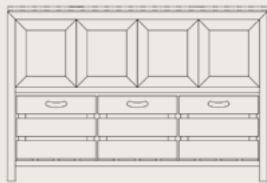

ESPLIN VANITY

21d 34.5h

Open space behind two doors. Two pull-out solid wood bins on solid bottom shelf.

Please specify number of sinks to be installed on vanity.

*Countertop and hardware NOT included. See 'Woodland Vanity Program' page at end for info on dimensions.

24w

30w

36w

42w

48w

54w

60w