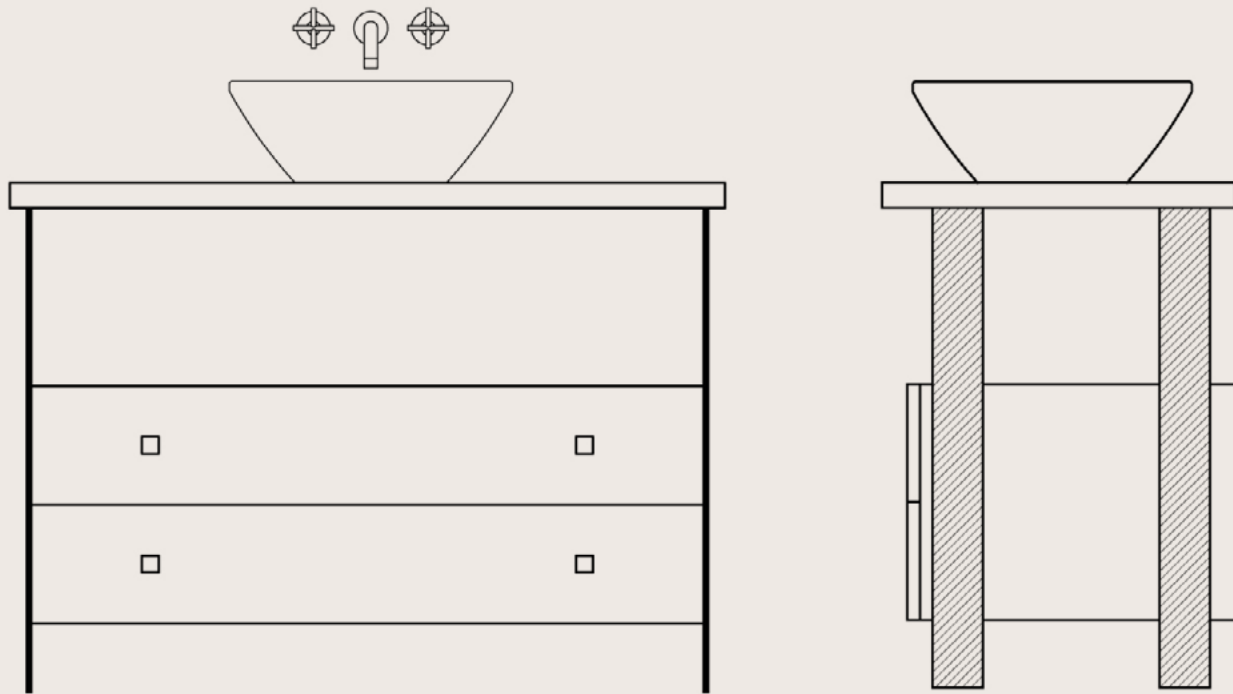

LEOPOLD VANITY

21d 30.5h

Iron legs with two full drawers. Plumbing exposed below countertop.

Please specify number of sinks to be installed on vanity.

*Countertop and hardware NOT included. See 'Woodland Vanity Program' page at end for info on dimensions.

24w

30w

36w

42w

48w