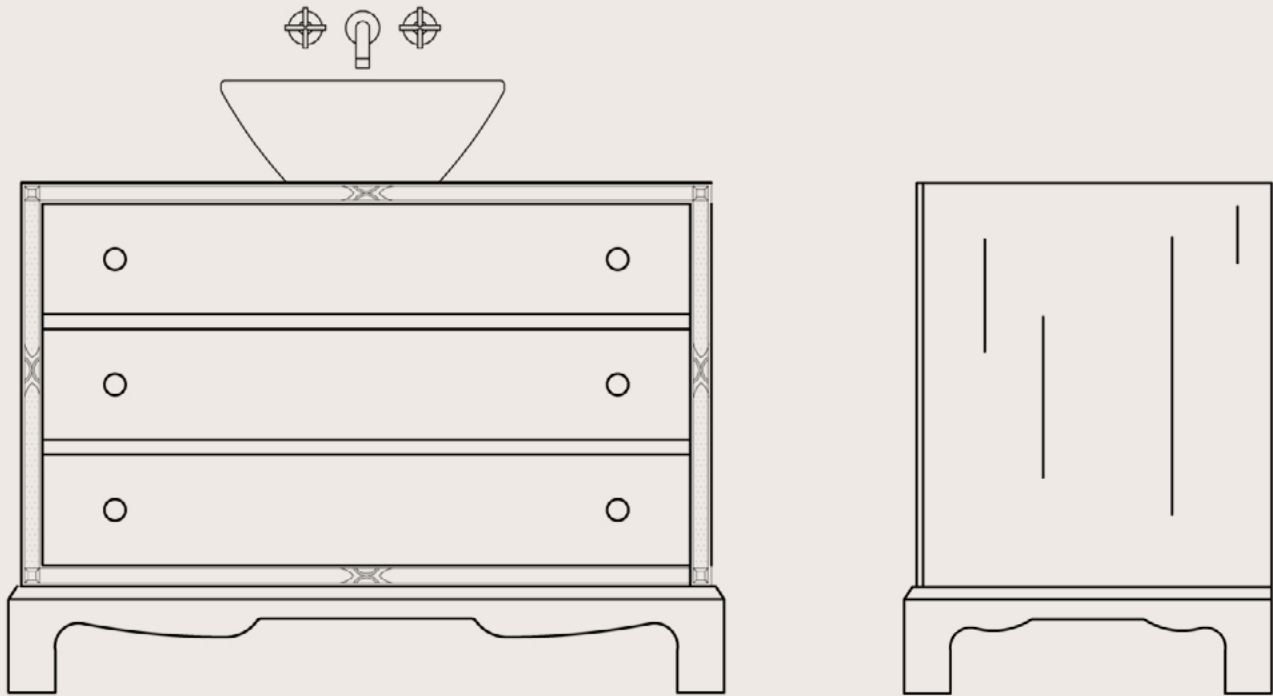

229 CELANO VANITY

21d 30.5h

False top drawer front. Bottom two half-drawers accommodate plumbing behind.

Please specify number of sinks to be installed on vanity.

*Countertop and hardware NOT included. See 'Woodland Vanity Program' page at end for info on dimensions.

24w

30w

36w

42w

48w