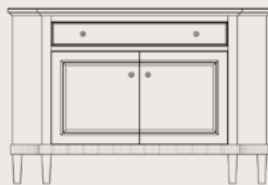

WHITACRE VANITY

21d 34.5h

False top drawer front. Open space behind two bottom doors.

Please specify number of sinks to be installed on vanity.

*Countertop and hardware NOT included. See 'Woodland Vanity Program' page at end for info on dimensions.

24w

30w

36w

42w

48w

54w

60w