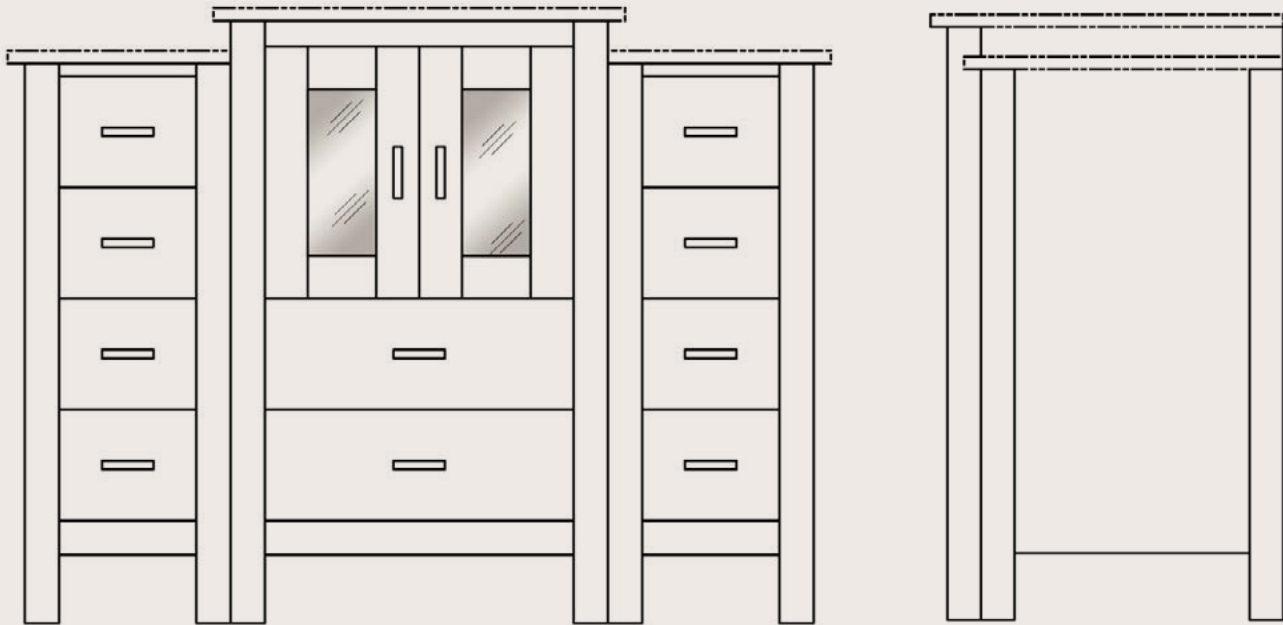

* Shown in Aged Linen- Heavy Burnished Chestnut Stain premium finish (upcharge)

* Countertop, vessel sink, faucet, and decorative hardware not included

BRADFORD VANITY

21d 34.5h (middle cabinet height)

Open area behind glass doors to accomodate plumbing. Functional drawers.