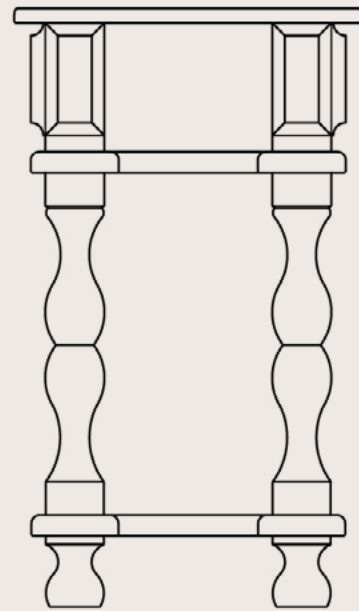

RINALDO VANITY