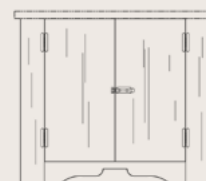

Please specify number of sinks to be installed on vanity.

*Countertop and hardware NOT included. See 'Woodland Vanity Program' page at end for info on dimensions.

24w

30w

36w

42w

48w

54w