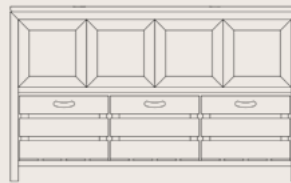

ESPLIN VANITY

21d 34.5h

Open space behind two doors. Two pull-out solid wood bins on solid bottom shelf.

Please specify number of sinks to be installed on vanity.

*Countertop and hardware NOT included. See 'Woodland Vanity Program' page at end for info on dimensions.

24w

30w

36w

42w

48w

54w

60w