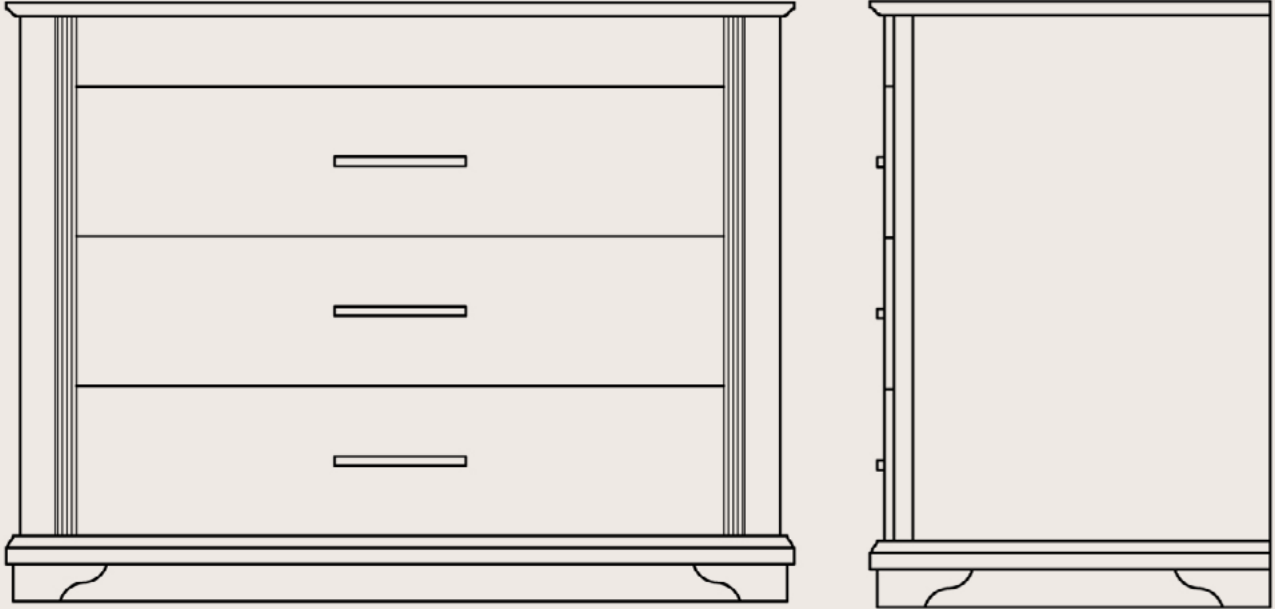

W

woodlandfurniture.com

CORDELL VANITY

21d 34.5h

False top-drawer front. Bottom two half-drawers accommodate plumbing behind.

Please specify number of sinks to be installed on vanity.

*Countertop and hardware NOT included. See 'Woodland Vanity Program' page at end for info on dimensions.