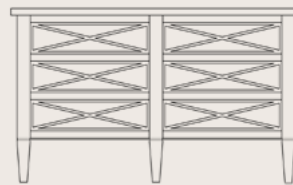

WEXFORD VANITY

21d 34.5h

False top-drawer front. Bottom two half-drawers accommodate plumbing behind.

Please specify number of sinks to be installed on vanity.

*Countertop and hardware NOT included. See 'Woodland Vanity Program' page at end for info on dimensions.

24w

30w

36w

42w

48w

54w

60w