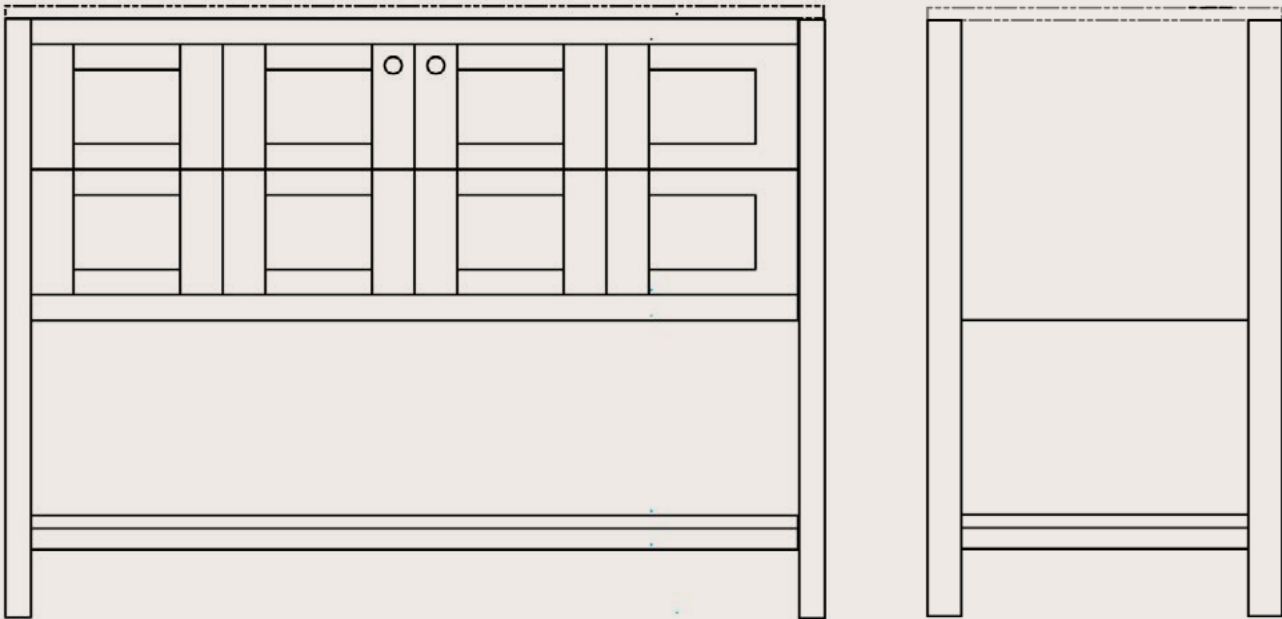

ELANOR VANITY

21d 34.5h

Two doors with open space behind to accommodate plumbing and provide storage. Solid shelf on bottom.

Please specify number of sinks to be installed on vanity.

*Countertop and hardware NOT included. See 'Woodland Vanity Program' page at end for info on dimensions.

24w

30w

36w

42w

48w

54w