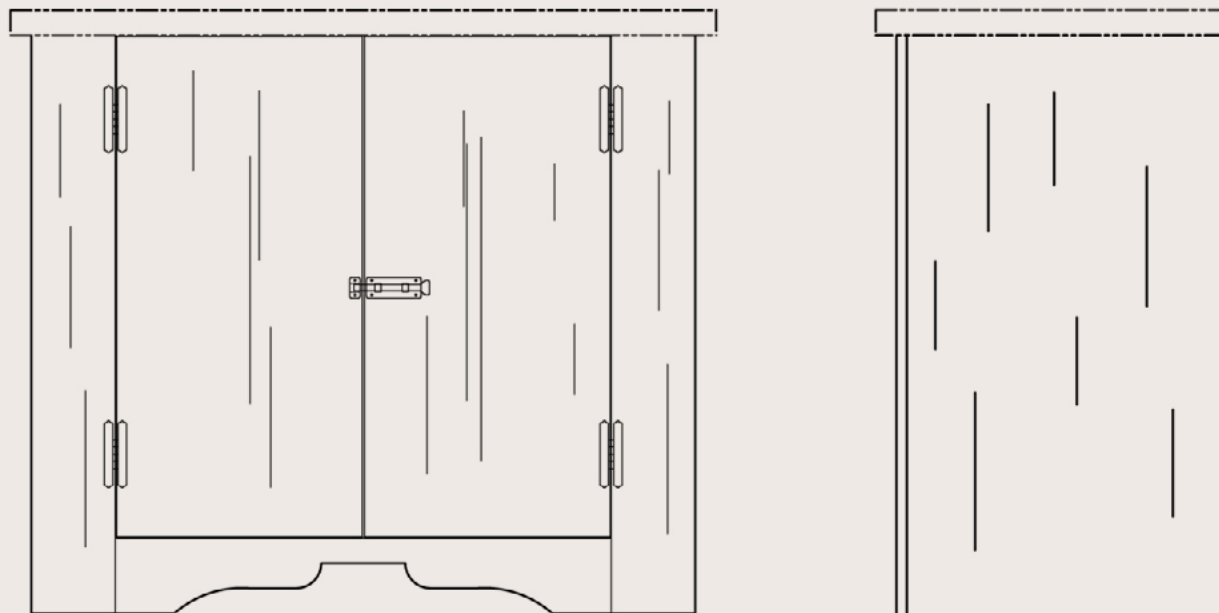

* Shown here in custom wire-brushed oak finish (upcharge)

* Countertop, vessel sink, faucet, and hardware not included

W

woodlandfurniture.com

WATSON VANITY

21d 34.5h

Open space with one shelf behind two doors.