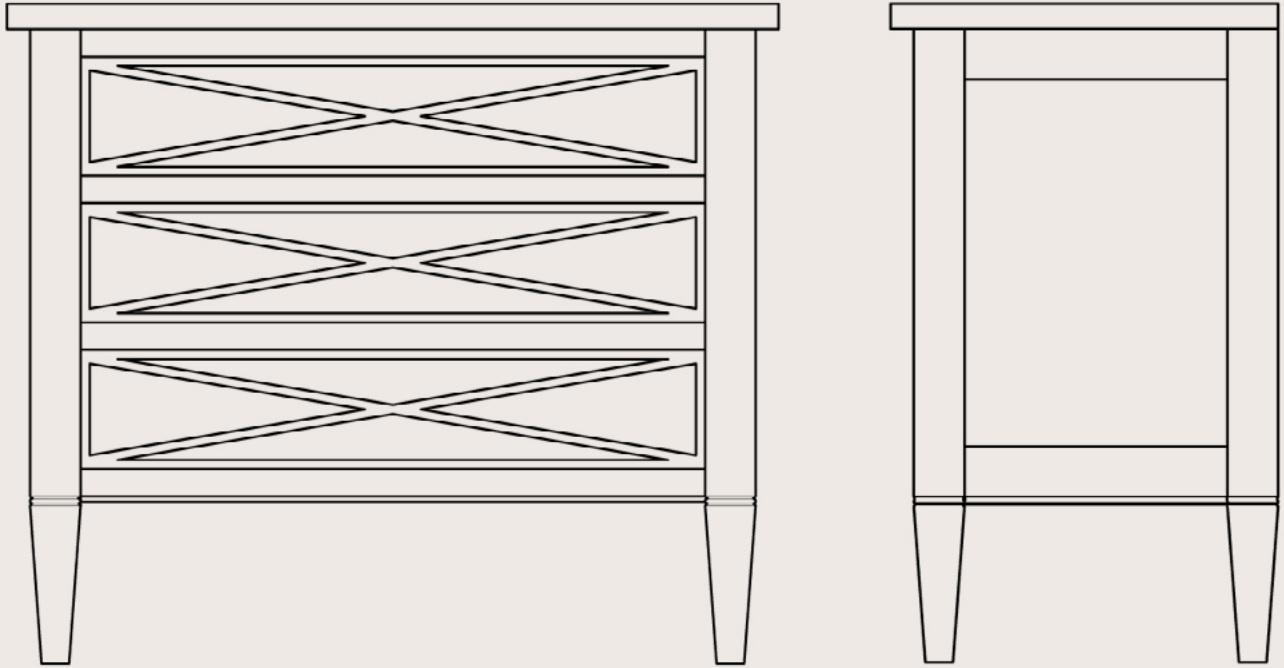

60w

WATSON VANITY

- * Shown in Aged Linen- Heavy Burnished Chestnut Stain premium finish (upcharge)
- * Countertop, vessel sink, faucet, not included
- * Decorative latch included

W

woodlandfurniture.com

WEXFORD VANITY