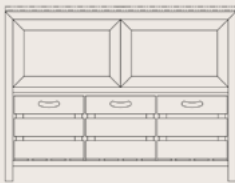

ESPLIN VANITY

21d 34.5h

Open space behind two doors. Two pull-out solid wood bins on solid bottom shelf.

Please specify number of sinks to be installed on vanity.

*Countertop and hardware NOT included. See 'Woodland Vanity Program' page at end for info on dimensions.

24w

30w

36w

42w

48w

54w

60w