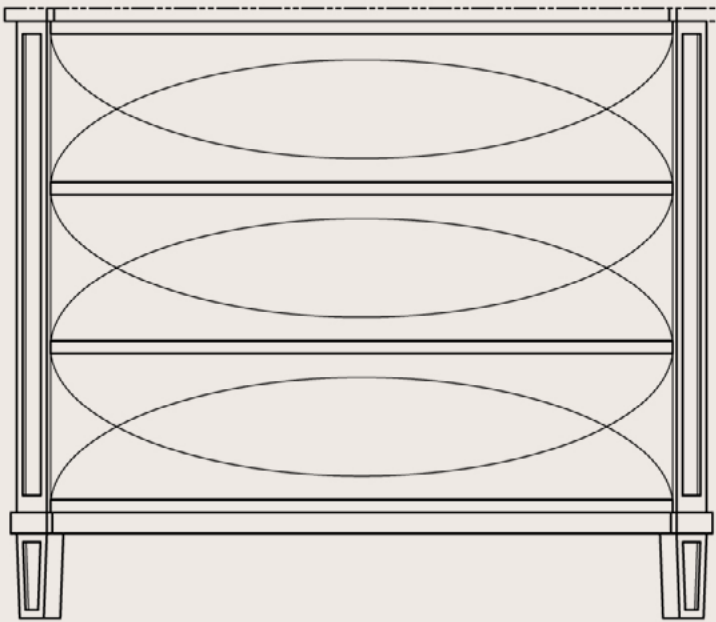

HANLON VANITY