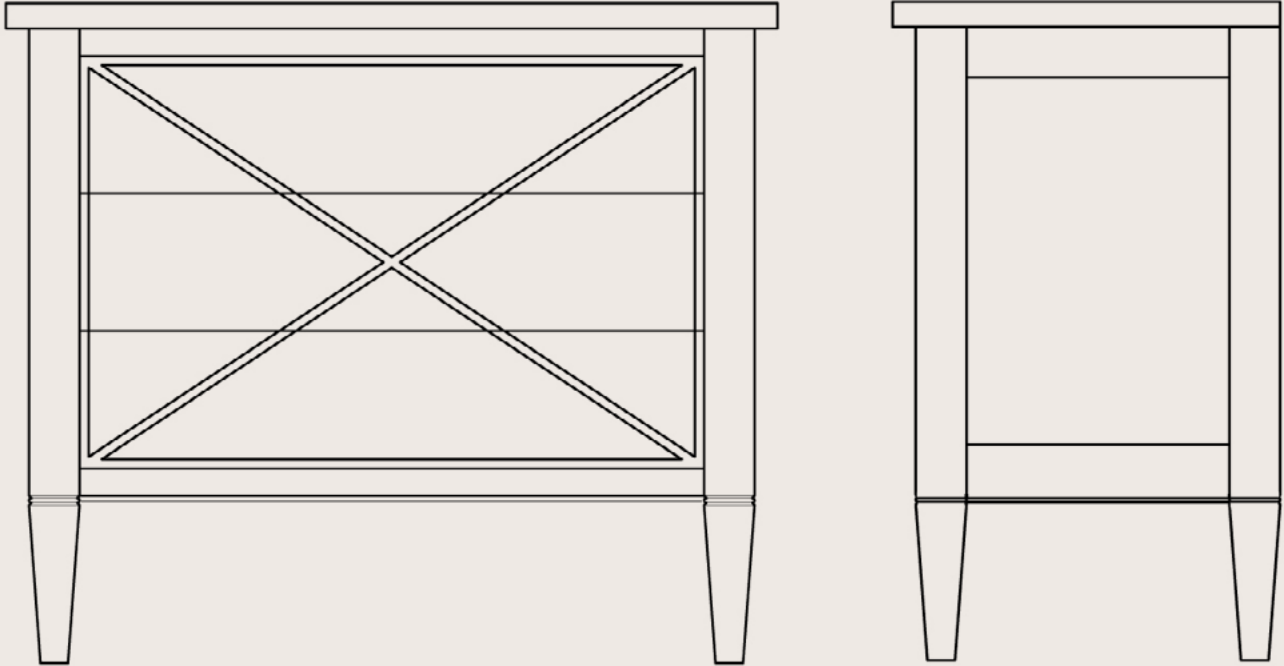

ELLIS VANITY

21d 34.5h

False top drawer front. Bottom two half-drawers accommodate plumbing behind.

Please specify number of sinks to be installed on vanity.

*Countertop and hardware NOT included. See 'Woodland Vanity Program' page at end for info on dimensions.

24w

30w

36w

42w

48w

54w