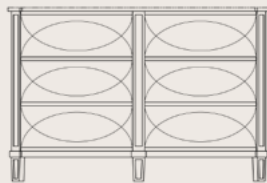

HANLON VANITY

21d 34.5h

False top drawer front. Bottom two half-drawers accommodate plumbing behind.

Please specify number of sinks to be installed on vanity.

*Countertop and hardware NOT included. See 'Woodland Vanity Program' page at end for info on dimensions.

24w

30w

36w

42w

48w

54w

60w