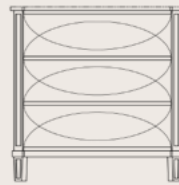

HANLON VANITY

21d 34.5h

False top drawer front. Bottom two half-drawers accommodate plumbing behind.

Please specify number of sinks to be installed on vanity.

*Countertop and hardware NOT included. See 'Woodland Vanity Program' page at end for info on dimensions.

24w

30w

36w

42w

48w

54w

60w