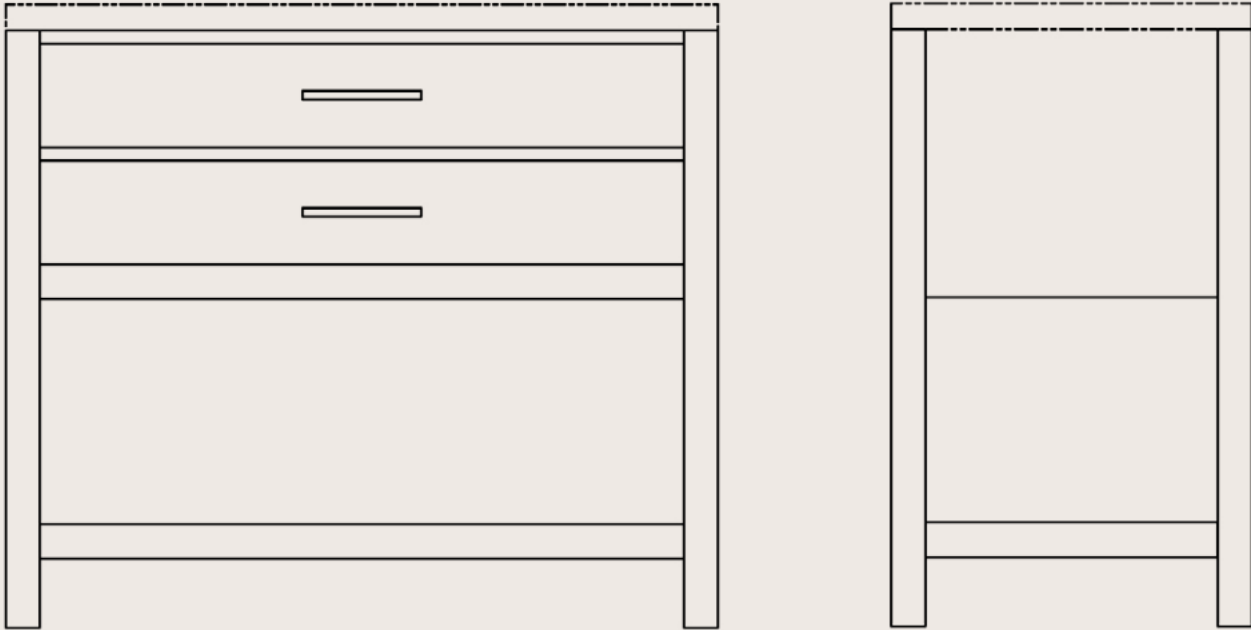

NEWPORT VANITY

21d 34.5h

False top drawer front. Bottom half-drawer accommodates plumbing behind. Slatted bottom shelf.

Please specify number of sinks to be installed on vanity.

*Countertop and hardware NOT included. See 'Woodland Vanity Program' page at end for info on dimensions.

24w

30w

36w

42w

48w

54w