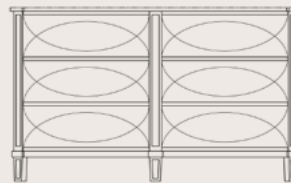

HANLON VANITY

21d 34.5h

False top drawer front. Bottom two half-drawers accommodate plumbing behind.

Please specify number of sinks to be installed on vanity.

*Countertop and hardware NOT included. See 'Woodland Vanity Program' page at end for info on dimensions.

24w

30w

36w

42w

48w

54w

60w