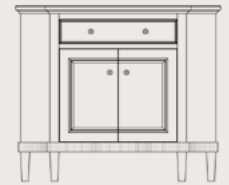

WHITACRE VANITY

21d 34.5h

False top drawer front. Open space behind two bottom doors.

Please specify number of sinks to be installed on vanity.

*Countertop and hardware NOT included. See 'Woodland Vanity Program' page at end for info on dimensions.

24w

30w

36w

42w

48w

54w

60w