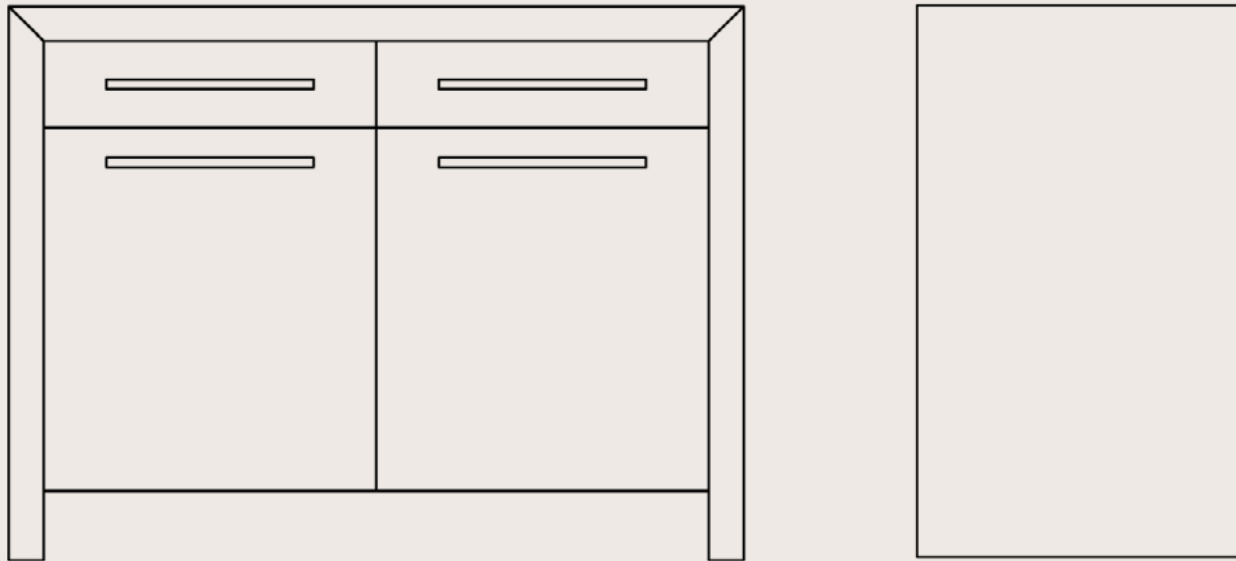

MODESTO VANITY

21d Available in 30.5 or 34.5h

False top drawer on top. Open space behind bottom two doors.

Please specify number of sinks to be installed on vanity.

*Countertop and hardware NOT included. See 'Woodland Vanity Program' page at end for info on dimensions.

24w

30w

36w

42w

48w

54w

60w