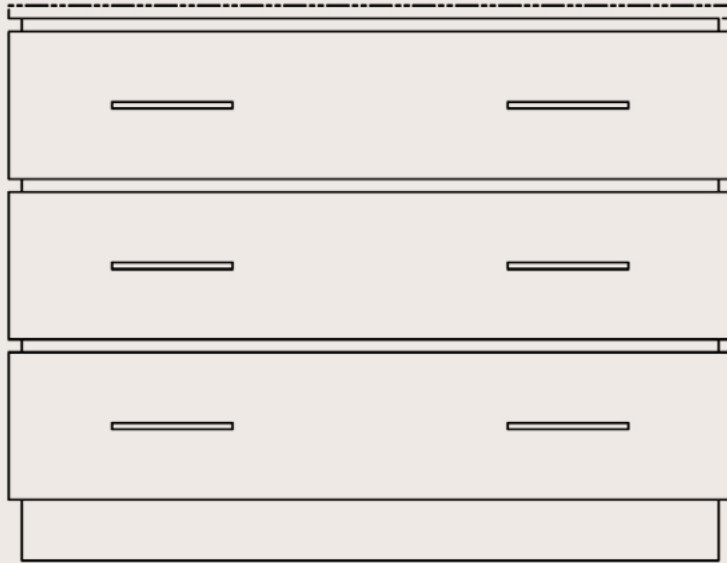

PRESTON VANITY

21d 30.5h

False top drawer front. Bottom two half-drawers accommodate plumbing behind.

Please specify number of sinks to be installed on vanity.

*Countertop and hardware NOT included. See 'Woodland Vanity Program' page at end for info on dimensions.

24w

30w

36w

42w

48w

54w

60w