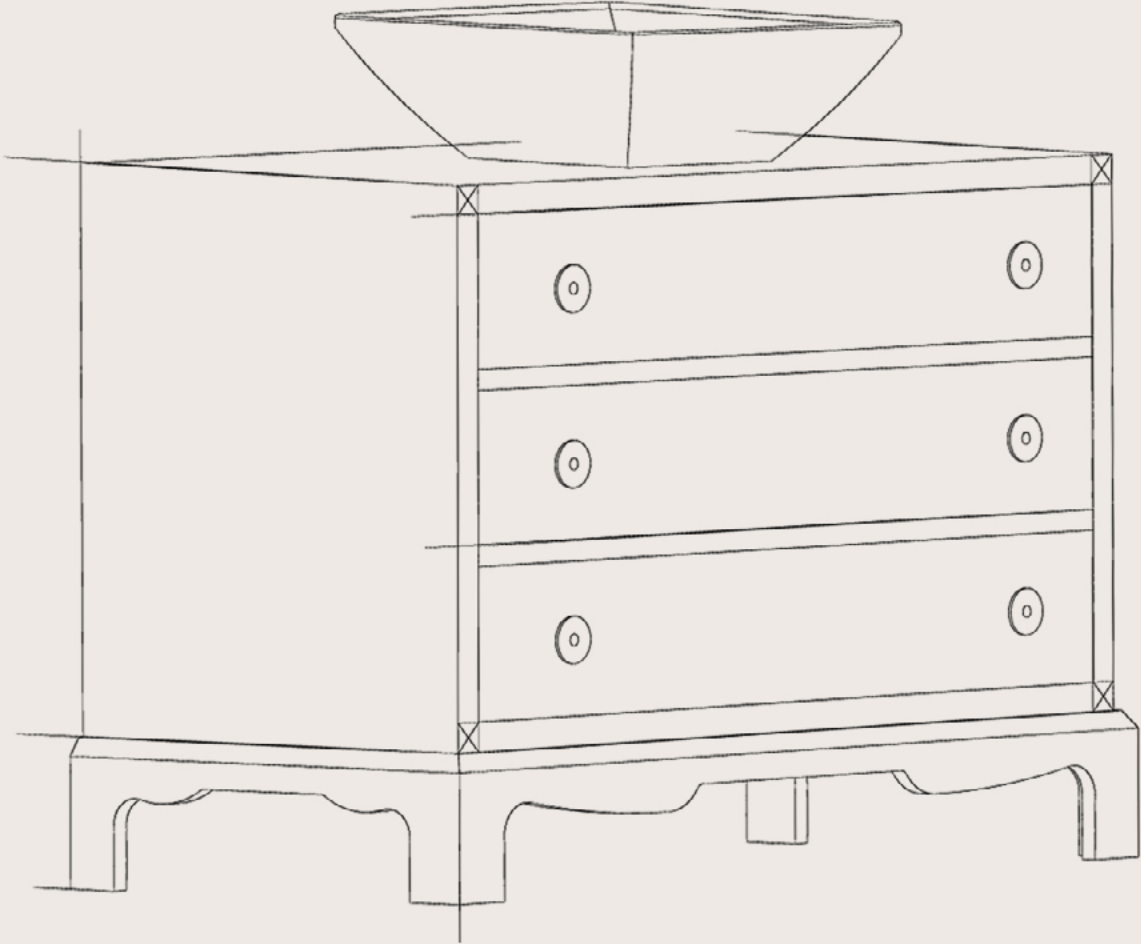

W

woodlandfurniture.com

CORDELL VANITY

21d 34.5h

False top-drawer front. Bottom two half-drawers accommodate plumbing behind.

Please specify number of sinks to be installed on vanity.

*Countertop and hardware NOT included. See 'Woodland Vanity Program' page at end for info on dimensions.