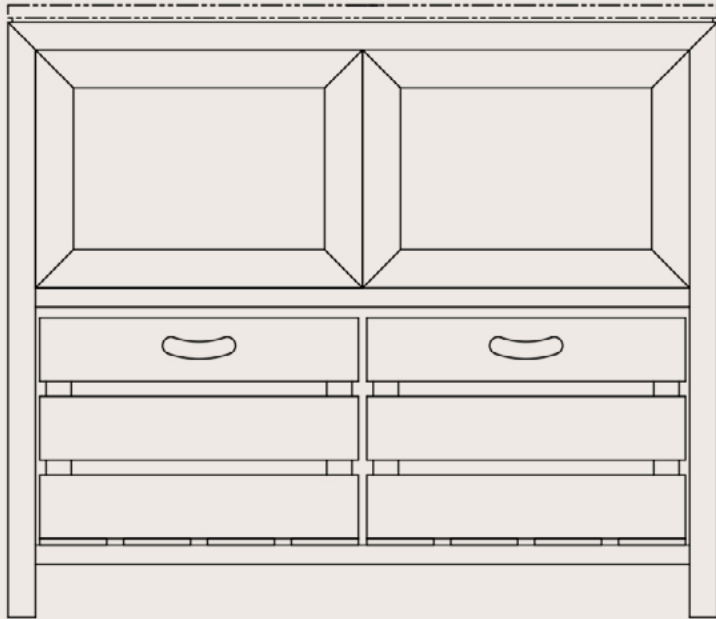

W

woodlandfurniture.com

ESPLIN VANITY

21d 34.5h

Open space behind two doors. Two pull-out solid wood bins on solid bottom shelf.

Please specify number of sinks to be installed on vanity.

*Countertop and hardware NOT included. See 'Woodland Vanity Program' page at end for info on dimensions.