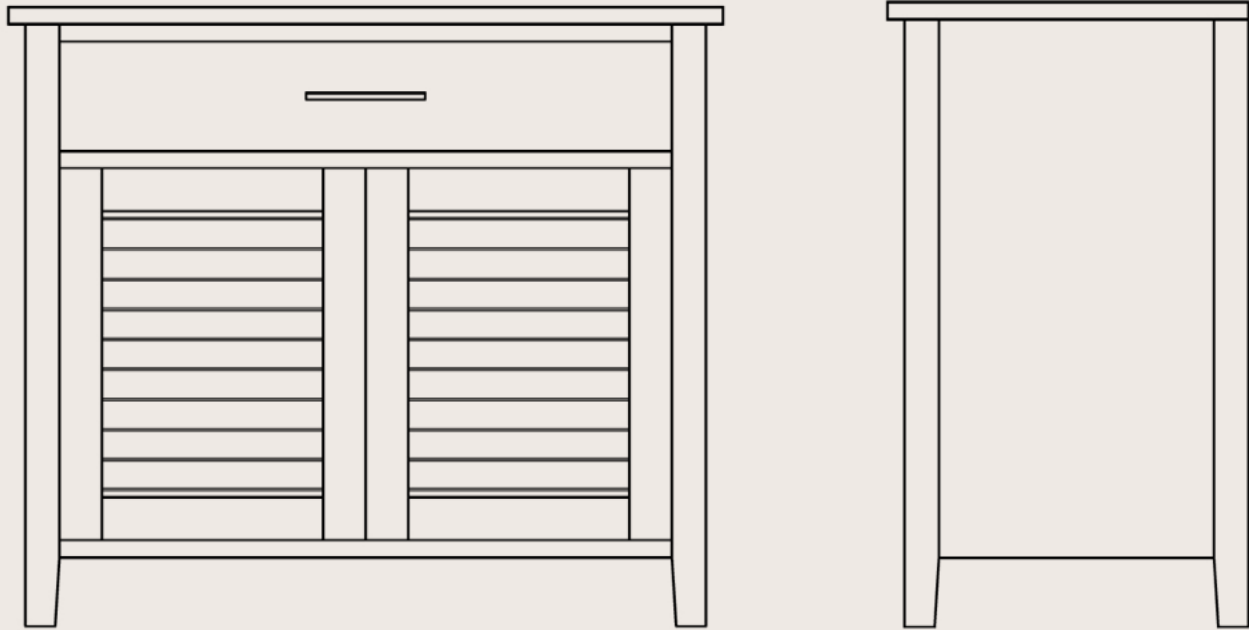

EASTHAM VANITY

21d 34.5h

False top drawer front. Open space behind two bottom doors.

Please specify number of sinks to be installed on vanity.

*Countertop and hardware NOT included. See 'Woodland Vanity Program' page at end for info on dimensions.

24w

30w

36w

42w

48w