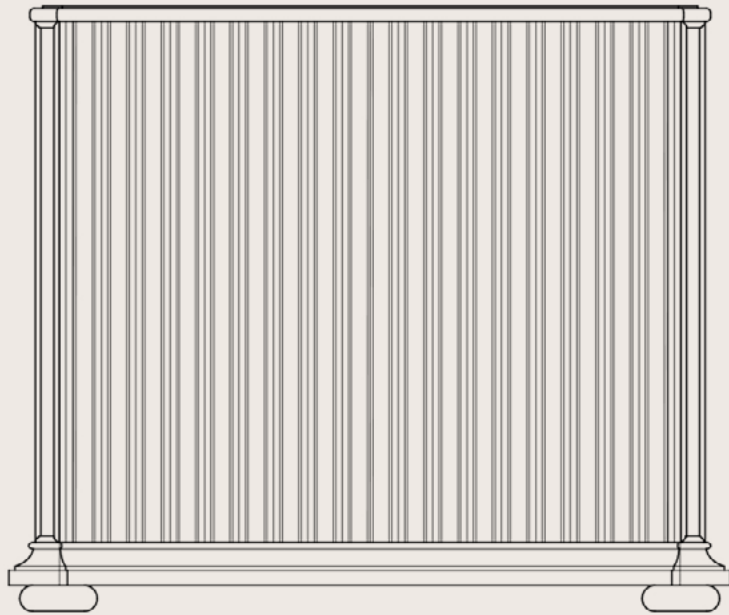

woodlandfurniture.com

CORDELL VANITY

W

woodlandfurniture.com

DELPHINE VANITY

21d 34.5h

Open area with one shelf behind two bottom doors.

Please specify number of sinks to be installed on vanity.