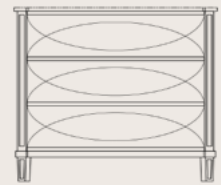

HANLON VANITY

21d 34.5h

False top drawer front. Bottom two half-drawers accommodate plumbing behind.

Please specify number of sinks to be installed on vanity.

*Countertop and hardware NOT included. See 'Woodland Vanity Program' page at end for info on dimensions.

24w

30w

36w

42w

48w

54w

60w