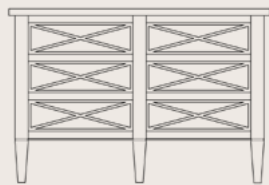

WEXFORD VANITY

21d 34.5h

False top-drawer front. Bottom two half-drawers accommodate plumbing behind.

Please specify number of sinks to be installed on vanity.

*Countertop and hardware NOT included. See 'Woodland Vanity Program' page at end for info on dimensions.

24w

30w

36w

42w

48w

54w

60w