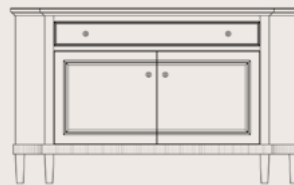

WHITACRE VANITY

21d 34.5h

False top drawer front. Open space behind two bottom doors.

Please specify number of sinks to be installed on vanity.

*Countertop and hardware NOT included. See 'Woodland Vanity Program' page at end for info on dimensions.

24w

30w

36w

42w

48w

54w

60w